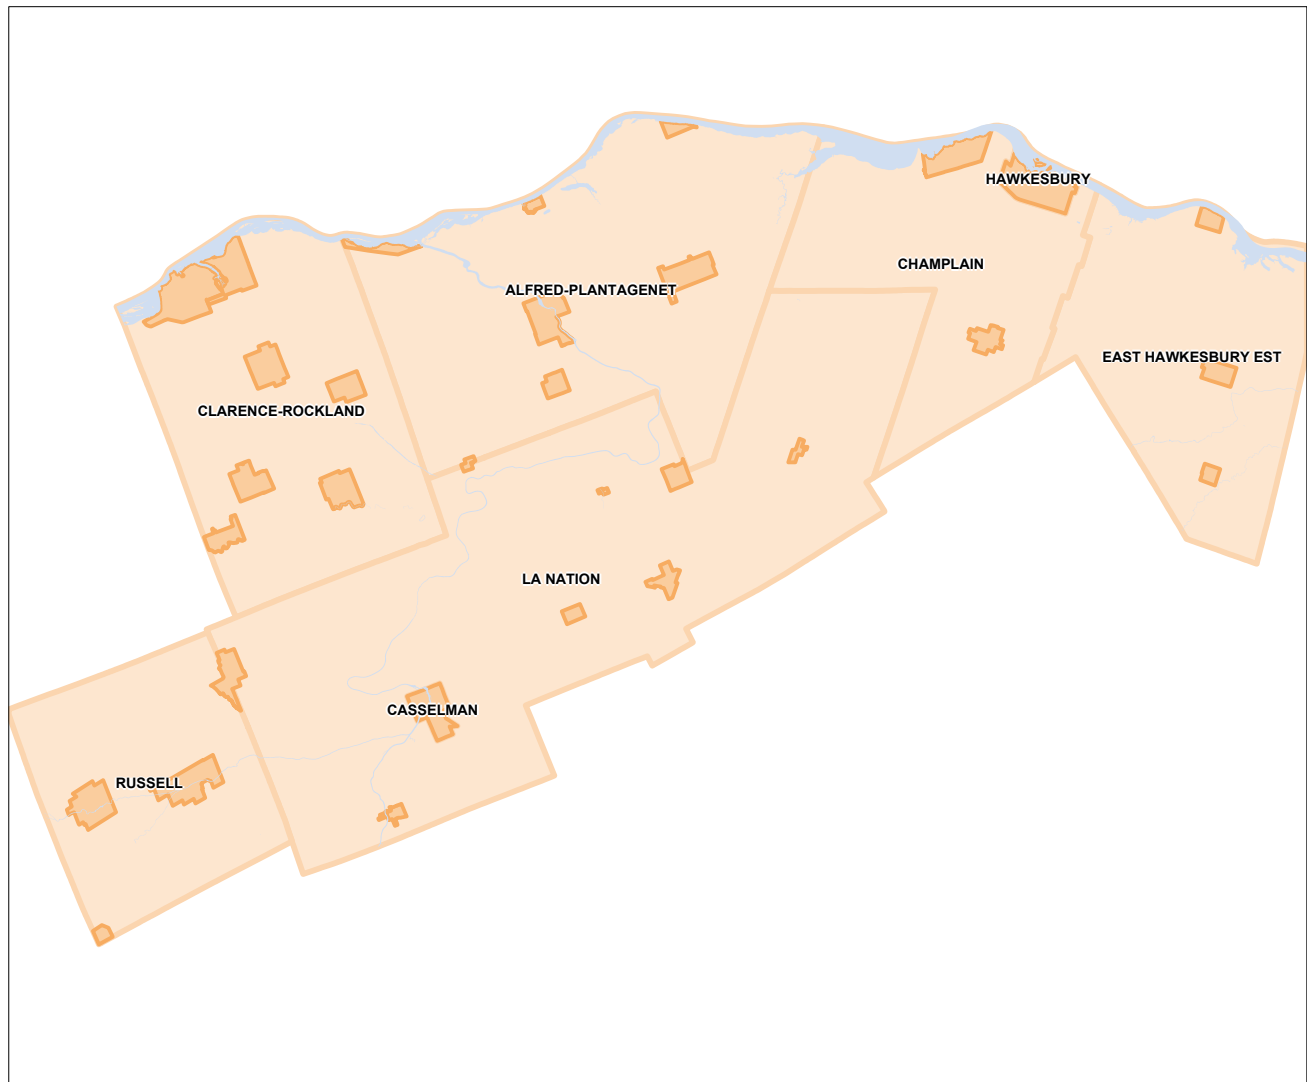

United Counties of Prescott & Russell

Boundaries

- Urban Area
- Municipality

SCALE 1 : 468,075